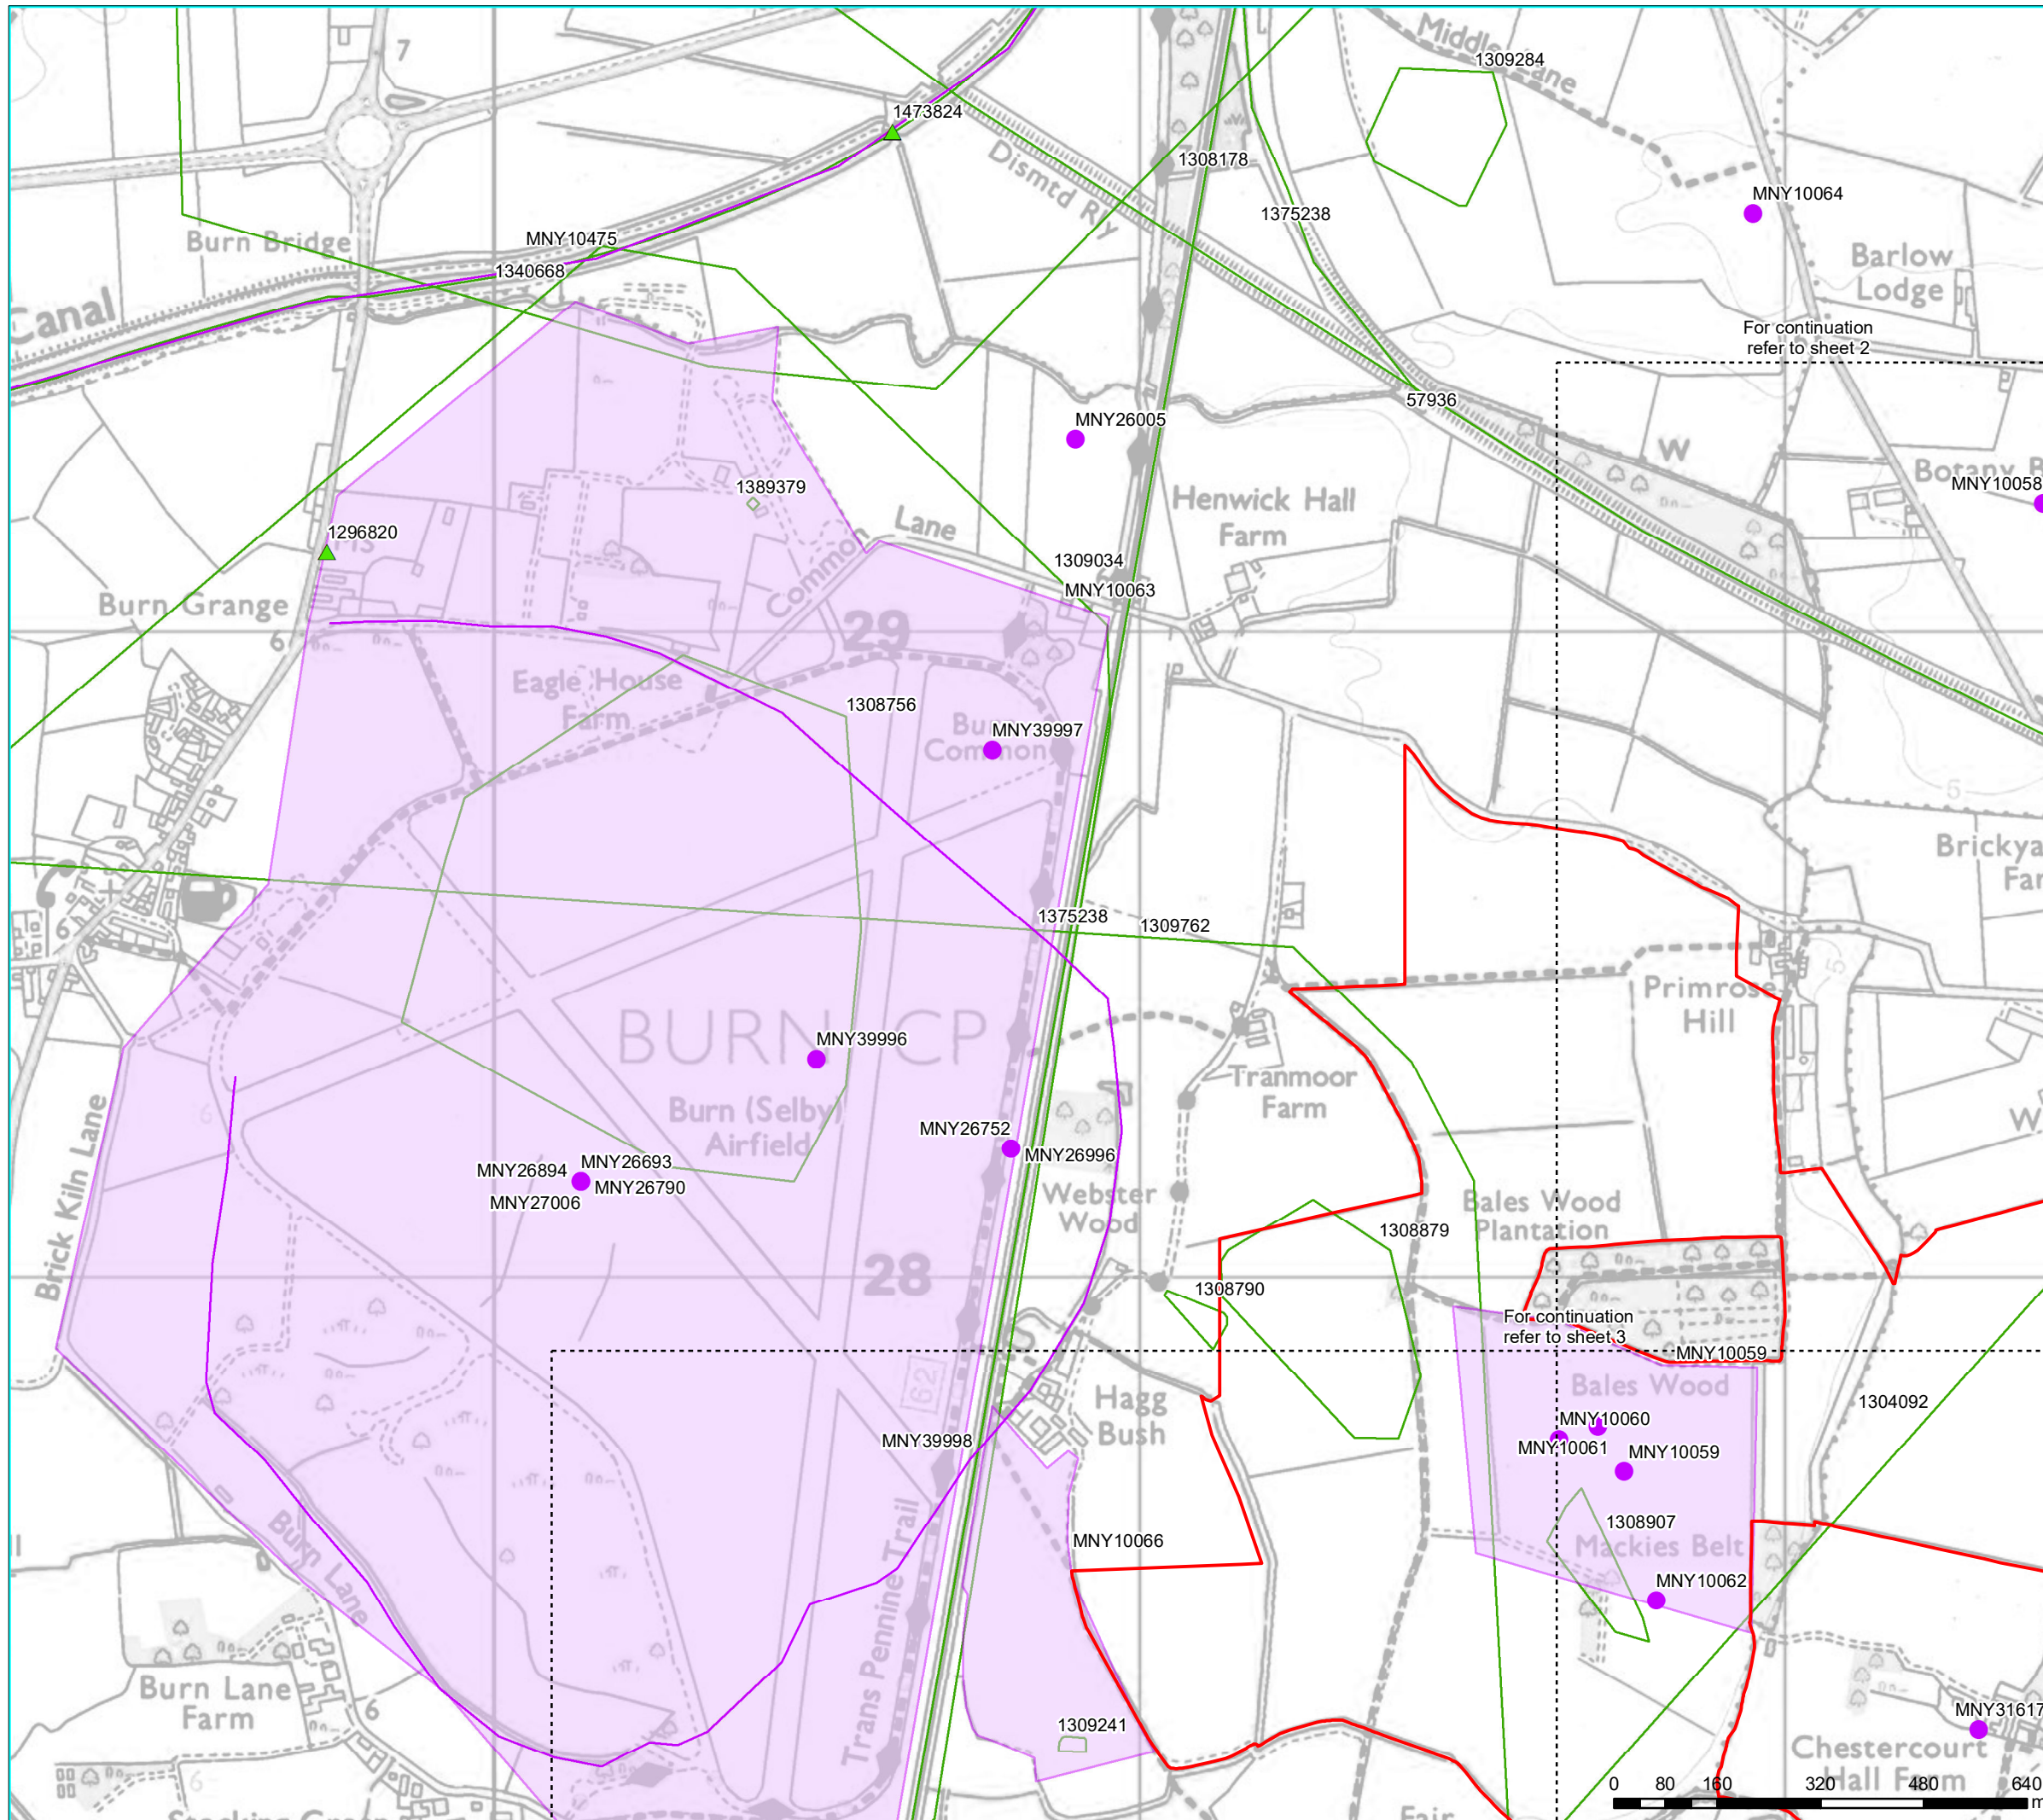

Key

- Site
- ▲ Grade I Listed Building
- ▲ Grade II* Listed Building
- ▲ Grade II Listed Building
- Conservation Areas
- Scheduled Monuments
- HER Monument Points
- HER Monument Lines
- HER Monument Polygons
- NRHE Monument Point
- NRHE Monument Lines
- NRHE Monument Polygon

Project Title		
Helios Renewable Energy Project		
Drawing Title		
Statutory and Non-Statutory Features of Historic Environment Plan		
DRWG No	Rev	Sht no
P22-0212_HEP	-	1
Drawn by	Checked by	
DS	LG	
Scale	Date	
1:10,000 @ A3	03/04/2024