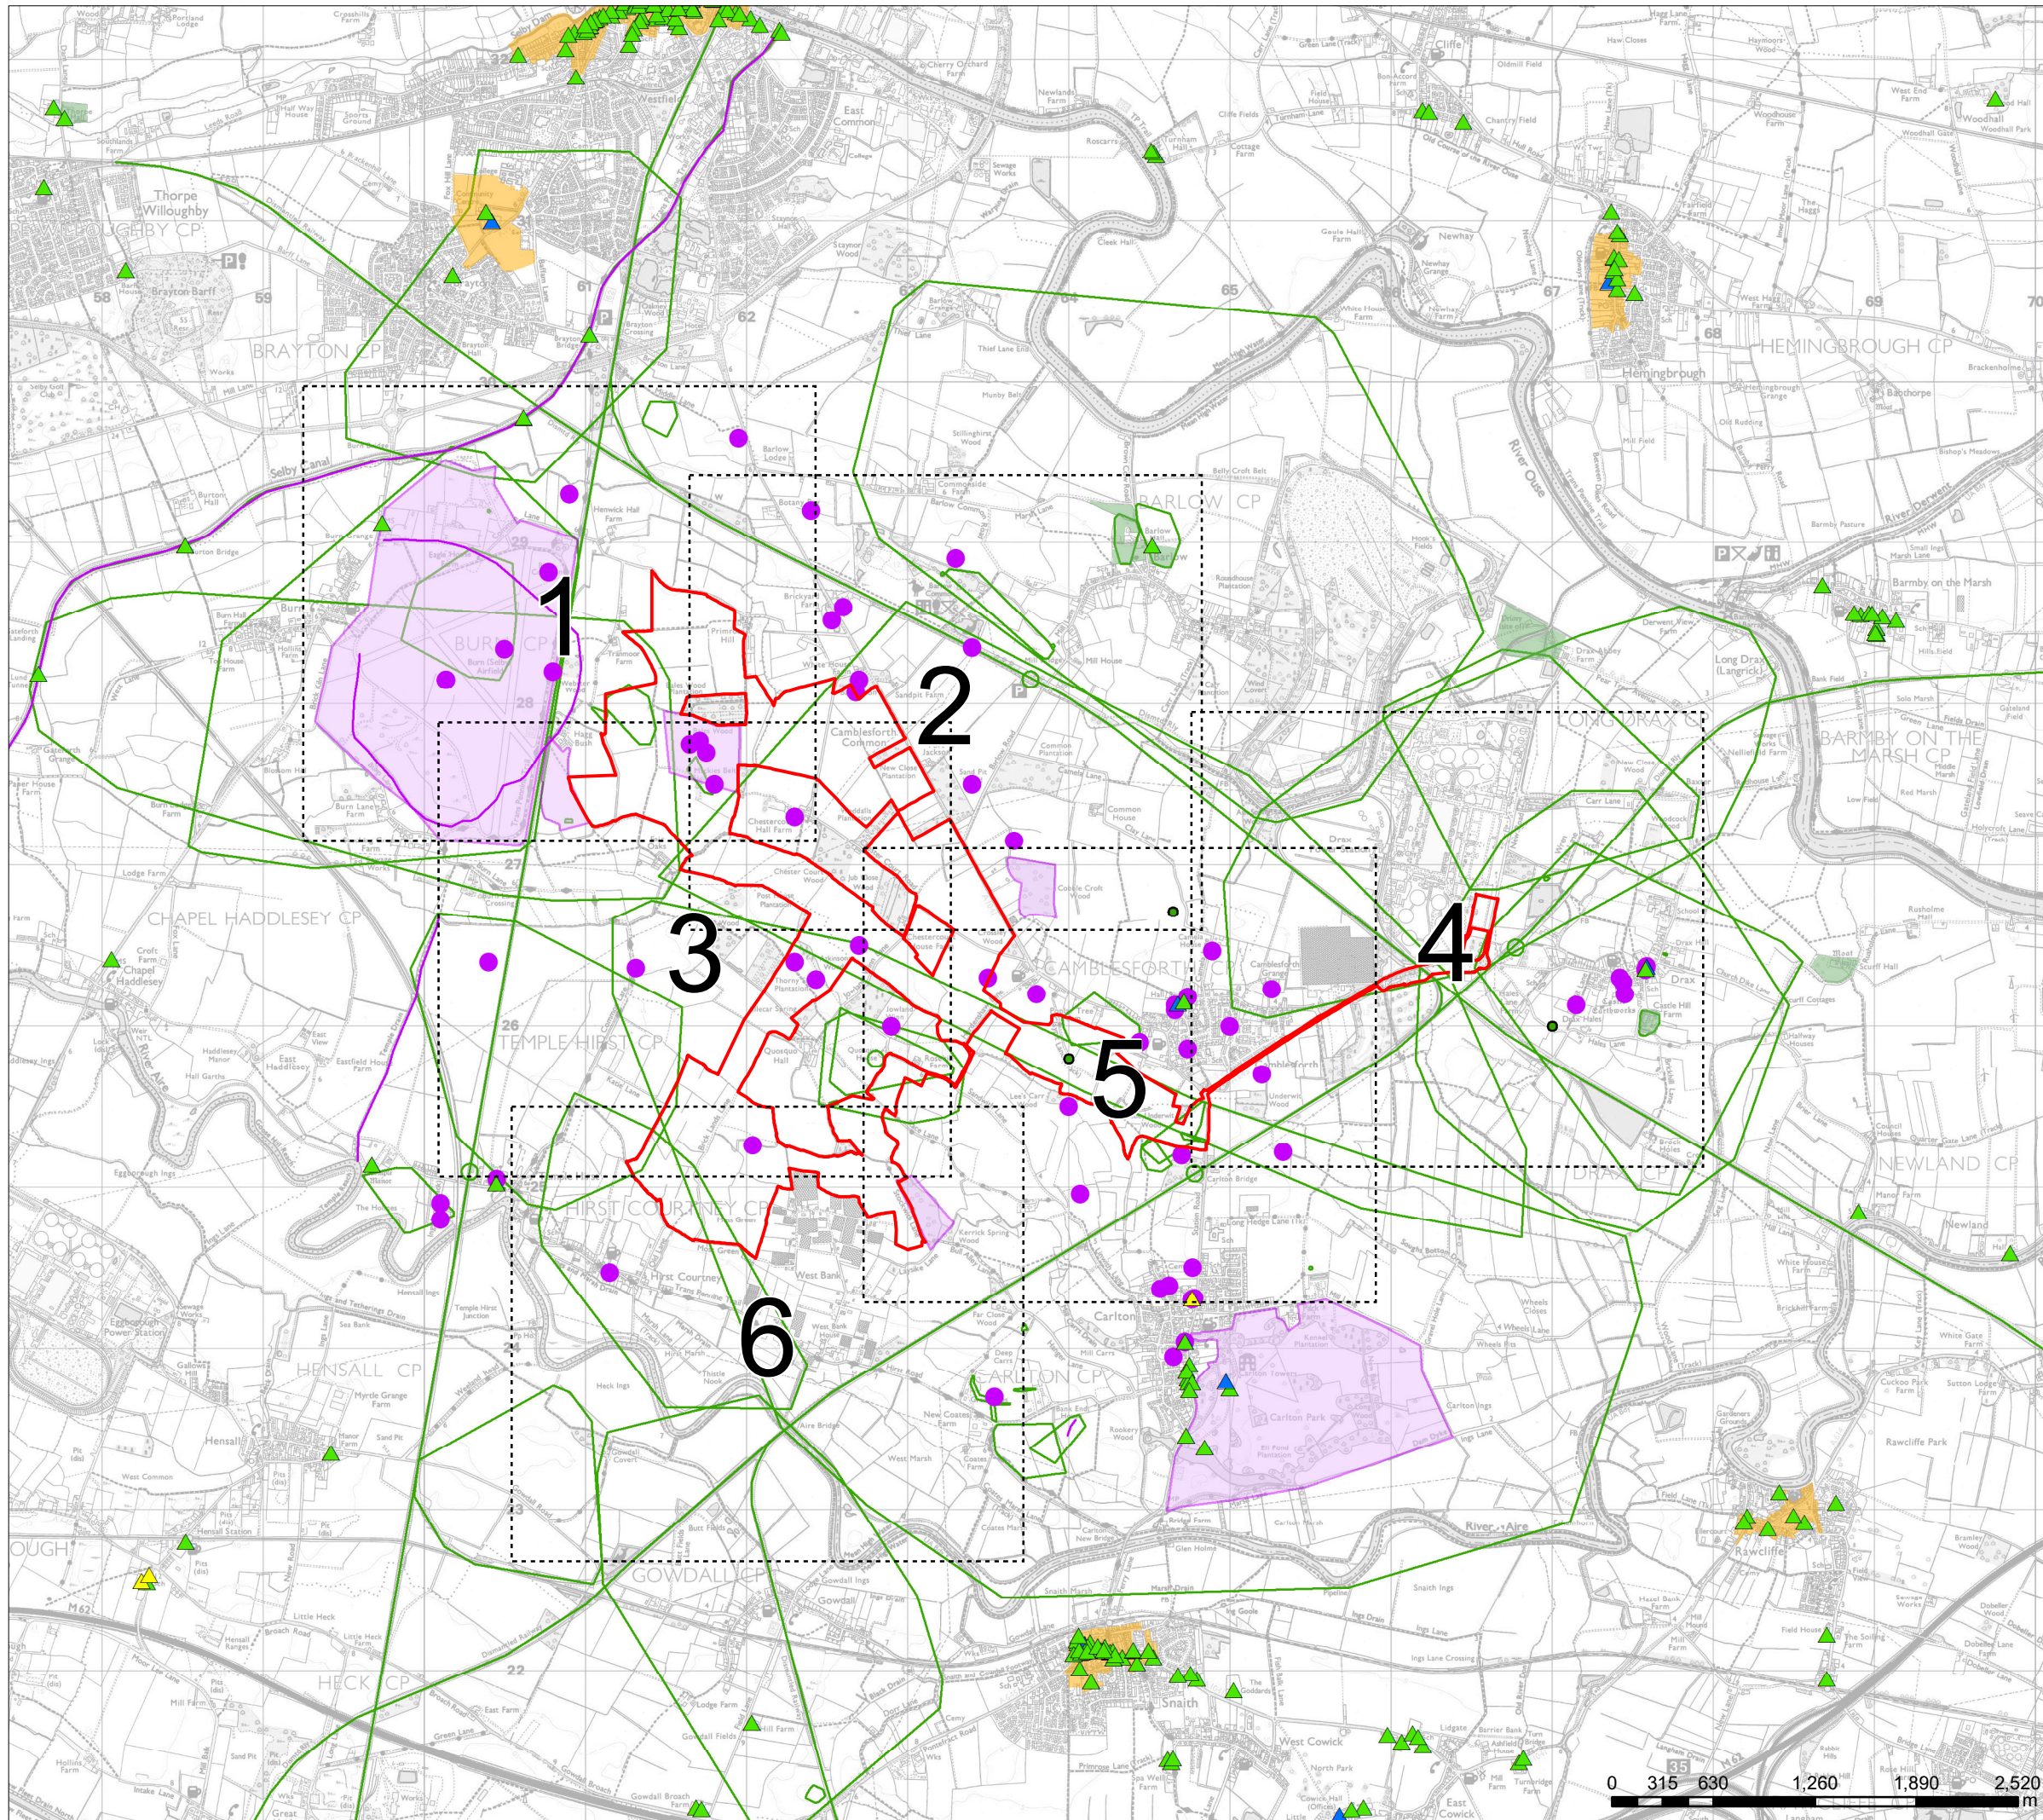

## **Statutory and Non-statutory Historic Environment Designations Plan**

June 2024

**Key**

- Site
- ▲ Grade I Listed Building
- ▲ Grade II\* Listed Building
- ▲ Grade II Listed Building
- Conservation Areas
- Scheduled Monuments
- HER Monument Points
- HER Monument Lines
- HER Monument Polygons
- NRHE Monument Polygon
- NRHE Monument Point
- NRHE Monument Lines

**Key**

- Site
- ▲ Grade I Listed Building
- ▲ Grade II\* Listed Building
- ▲ Grade II Listed Building
- Conservation Areas
- Scheduled Monuments
- HER Monument Points
- HER Monument Lines
- HER Monument Polygons
- NRHE Monument Point
- NRHE Monument Lines
- NRHE Monument Polygon